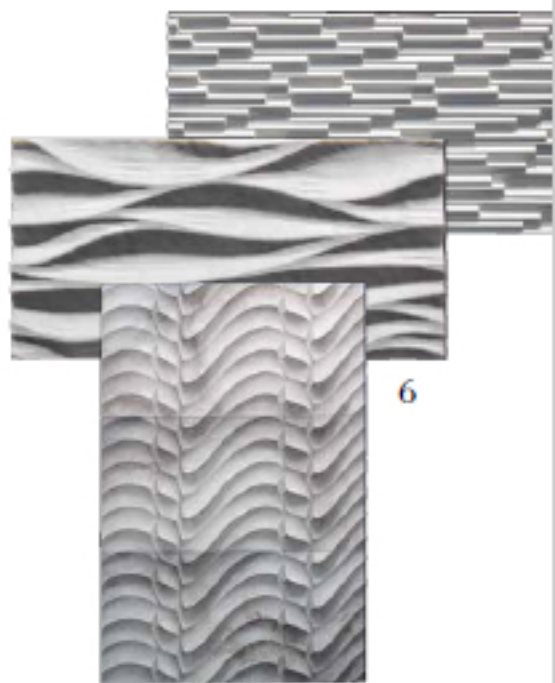

6

DESTINATION RENOVATION

These local selections offer inspiration for renovating any part of your home.

PHOTOGRAPHY JASON HARTOG