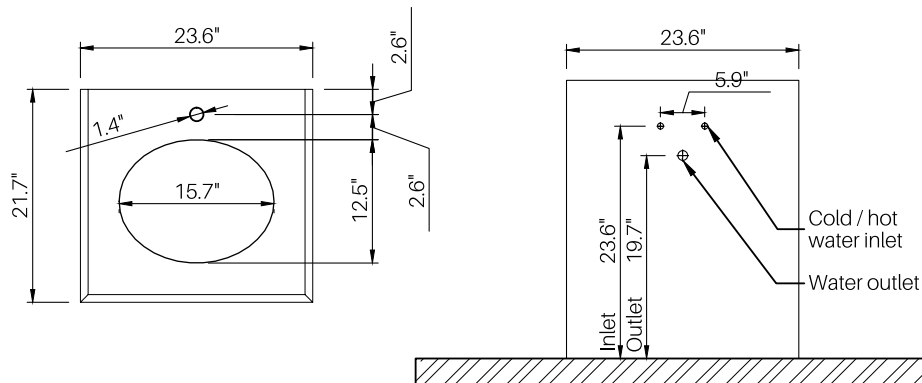

SPECIFICATION SHEET

MODEL #SW-600 MILLER COLLECTION

24" SINGLE VANITY

FEATURES:

- **BASE MATERIAL:** 100% Made of FSC certified select hardwood
- **FINISH:** Coated with an eco-friendly multi-layered varnish low in VOCs for advanced protection against water, stain and mildew
- **HANDLES:** 3" Chrome or black matte cup pulls not pre-drilled | Custom handle options available upon request
- **DRAWERS:** 2 Full extension soft-close drawers using Hettich™ hardware finished to match the exterior
- **COUNTERTOP:** Double beveled edge countertop pre-drilled for single hole installation
- **FAUCET TYPE:** Not included
- **SINK:** Large rectangular undermount ceramic sink with overflow
- **MOUNTING:** Wall mount or recessed installation

ITEM	SKU	COLOUR	OVERALL DIMENSIONS	N.W. G.W.
VANITY	SW600VT-SW SW600VT-CG	Matte White Charcoal Grey	23.6" W x 33.4" H x 21.7" D	- -
COUNTERTOP	SW600CT-AWM SW600CT-NMM	Absolute White Marble Nero Marquina Marble	23.6" W x 1.5" H x 21.7" D	- -
SINK	SW600-G188	Rectangular Ceramic Undermount Sink	15.7" W x 12.5" D	- -
MIRROR	SW600MR-SW SW600MR-CG	Matte White Charcoal Grey	23.6" W x 31.5" H x 6.1" D	- -

SPECIFICATION SHEET

**MODEL #SW-600
MILLER COLLECTION**

Side view of cold / hot water inlet and outlet

Elevation view of cold / hot water inlet and outlet
Plumbing inlets and outlets may vary based on location