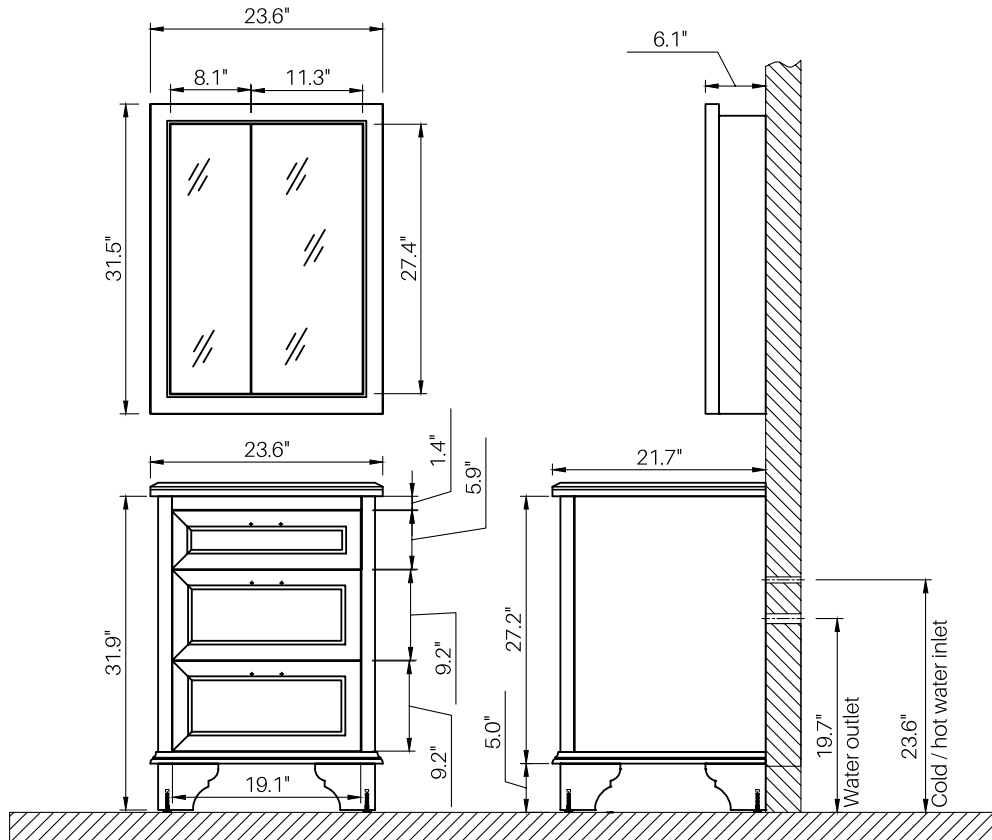

SPECIFICATION SHEET

MODEL #SW-600 MILLER COLLECTION

24" SINGLE VANITY

FEATURES:

- **BASE MATERIAL:** 100% Made of FSC certified select hardwood
- **FINISH:** Coated with an eco-friendly multi-layered varnish low in VOCs for advanced protection against water, stain and mildew
- **HANDLES:** 3" Chrome or black matte cup pulls not pre-drilled | Custom handle options available upon request
- **DRAWERS:** 2 Full extension soft-close drawers using Hettich™ hardware finished to match the exterior
- **COUNTERTOP:** Double beveled edge countertop pre-drilled for single hole installation
- **FAUCET TYPE:** Not included
- **SINK:** Large rectangular undermount ceramic sink with overflow
- **MOUNTING:** Wall mount or recessed installation

32" MIRRORED MEDICINE CABINET

FEATURES:

- **BASE MATERIAL:** 100% Made of FSC certified select hardwood
- **FINISH:** Frame coated with an eco-friendly multi-layered varnish low in VOCs for advanced protection against water, stain and mildew
- **CABINET:** 6" Deep medicine cabinet with plenty of additional storage space for wall mount or recessed installation. 2 Push-open-close frameless mirror doors. Interior finished to match exterior with 3 stationary shelves

ITEM	SKU	COLOUR	OVERALL DIMENSIONS	N.W. G.W.
VANITY	SW600VT-SW SW600VT-CG	Matte White Charcoal Grey	23.6" W x 33.4" H x 21.7" D	- -
COUNTERTOP	SW600CT-AWM SW600CT-NMM	Absolute White Marble Nero Marquina Marble	23.6" W x 1.5" H x 21.7" D	- -
SINK	SW600-G188	Rectangular Ceramic Undermount Sink	15.7" W x 12.5" D	- -
MIRROR	SW600MR-SW SW600MR-CG	Matte White Charcoal Grey	23.6" W x 31.5" H x 6.1" D	- -

SPECIFICATION SHEET

**MODEL #SW-600
MILLER COLLECTION**

Side view of cold / hot water inlet and outlet

Elevation view of cold / hot water inlet and outlet
Plumbing inlets and outlets may vary based on location