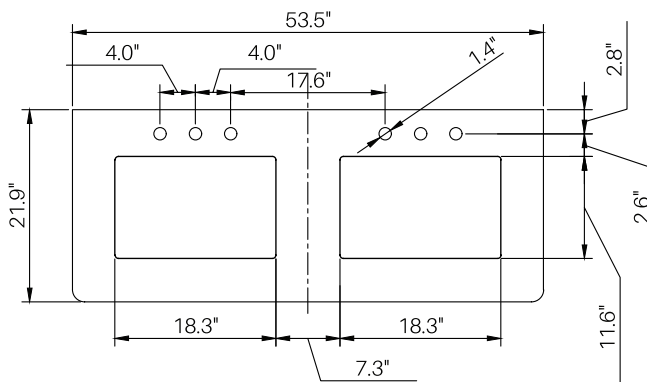

SPECIFICATION SHEET

**MODEL #US-46
NORTH AMERICAN COLLECTION**

Side view of cold / hot water inlet and outlet