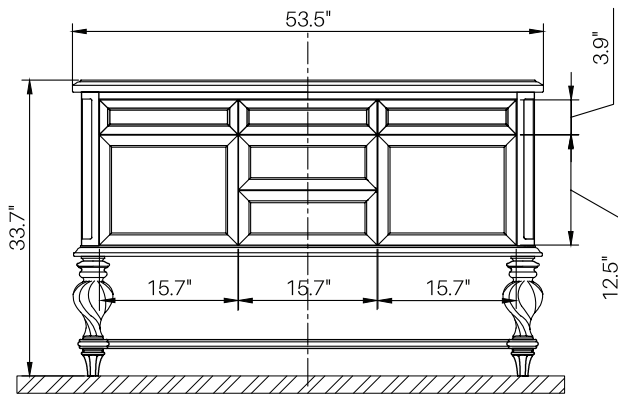

SPECIFICATION SHEET

**MODEL #US-46
NORTH AMERICAN COLLECTION**

Side view of cold / hot water inlet and outlet