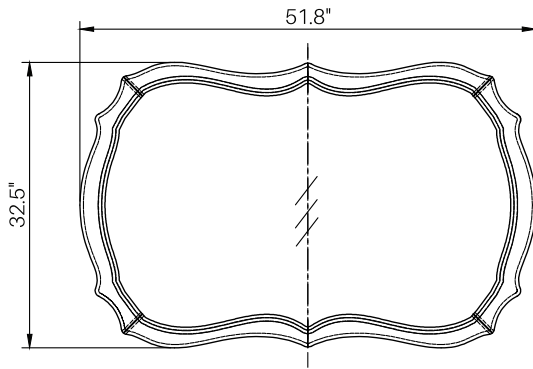

SPECIFICATION SHEET

**MODEL #US-46
NORTH AMERICAN COLLECTION**

Side view of cold / hot water inlet and outlet