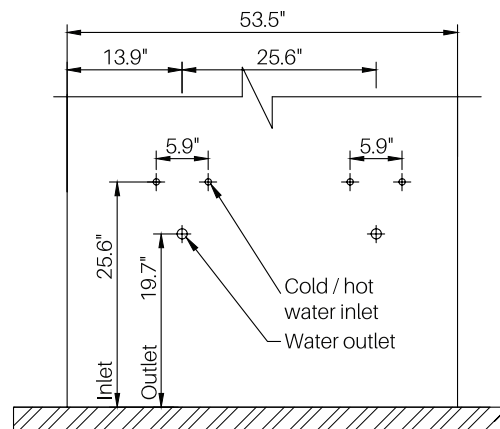

ITEM	SKU	COLOUR	OVERALL DIMENSIONS	N.W.   G.W.
VANITY	US46VT-WA US46VT-TA	White Ash Teak Ash	53.5" W x 33.7" H x 21.9" D	48kg   66kg
COUNTERTOP	US46CT-AWM US46CT-NMM	Absolute White Marble Nero Marquina Marble	53.5" W x 1.5" H x 21.9" D	30kg   48kg
SINK	US46-CS	Rectangular Ceramic Undermount Sink	18.3" W x 11.6" D	11kg   18kg
MIRROR	US46MR-WA US46MR-TA	White Ash Teak Ash	51.8" W x 32.5" H x 2.0" D	11kg   22kg

**SPECIFICATION SHEET**

**MODEL #US-46  
NORTH AMERICAN COLLECTION**

Side view of cold / hot water inlet and outlet

Elevation view of cold / hot water inlet and outlet  
Plumbing inlets and outlets may vary based on location