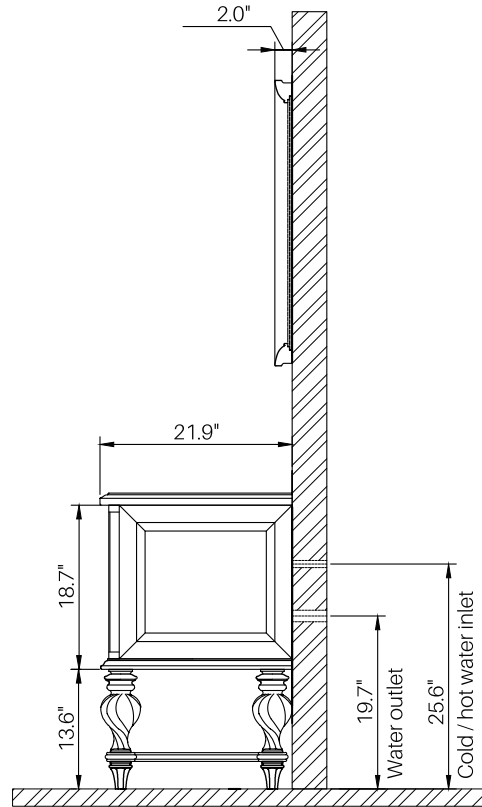

SPECIFICATION SHEET

**MODEL #US-46
NORTH AMERICAN COLLECTION**

Side view of cold / hot water inlet and outlet