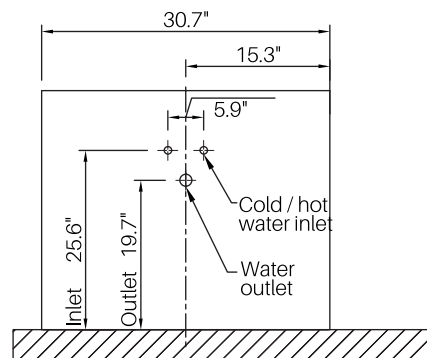

ITEM	SKU	COLOUR	OVERALL DIMENSIONS	N.W. G.W.
VANITY	C05VT-GW	Gloss White	29.5" W x 24.4" H x 21.1" D	33kg 42kg
COUNTERTOP	C05VT-NGS C05VT-NGT	Nano Glass w/ Undermount Porcelain Sink Nano Glass Solid Top (not pre-drilled)	30.7" W x 1.5" H x 21.1" D	21kg 33kg
SINK	C05-6839	Rectangular Ceramic Undermount Sink	20.5" W x 11.6" D	10kg 14kg
MIRROR	C05MR-GW	Gloss White	25.6" W x 25.6" H x 1.8" D	10kg 12kg

MODEL #C-05
ELEGANT COLLECTION

Side view of cold / hot water and outlet

Elevation view of cold / hot water inlet and outlet
Plumbing inlets and outlets may vary based on location