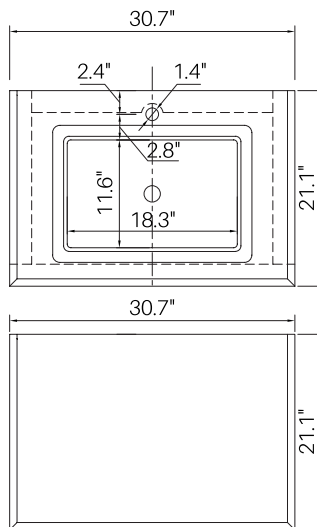

ITEM	SKU	COLOUR	OVERALL DIMENSIONS	N.W. G.W.
VANITY	C05VT-GW	Gloss White	29.5" W x 24.4" H x 21.1" D	33kg 42kg
COUNTERTOP	C05VT-NGS C05VT-NGT	Nano Glass w/ Undermount Porcelain Sink Nano Glass Solid Top (not pre-drilled)	30.7" W x 1.5" H x 21.1" D	21kg 33kg
SINK	C05-6839	Rectangular Ceramic Undermount Sink	20.5" W x 11.6" D	10kg 14kg
MIRROR	C05MR-GW	Gloss White	25.6" W x 25.6" H x 1.8" D	10kg 12kg

MODEL #C-05
ELEGANT COLLECTION

Side view of cold / hot water and outlet

Elevation view of cold / hot water inlet and outlet
Plumbing inlets and outlets may vary based on location