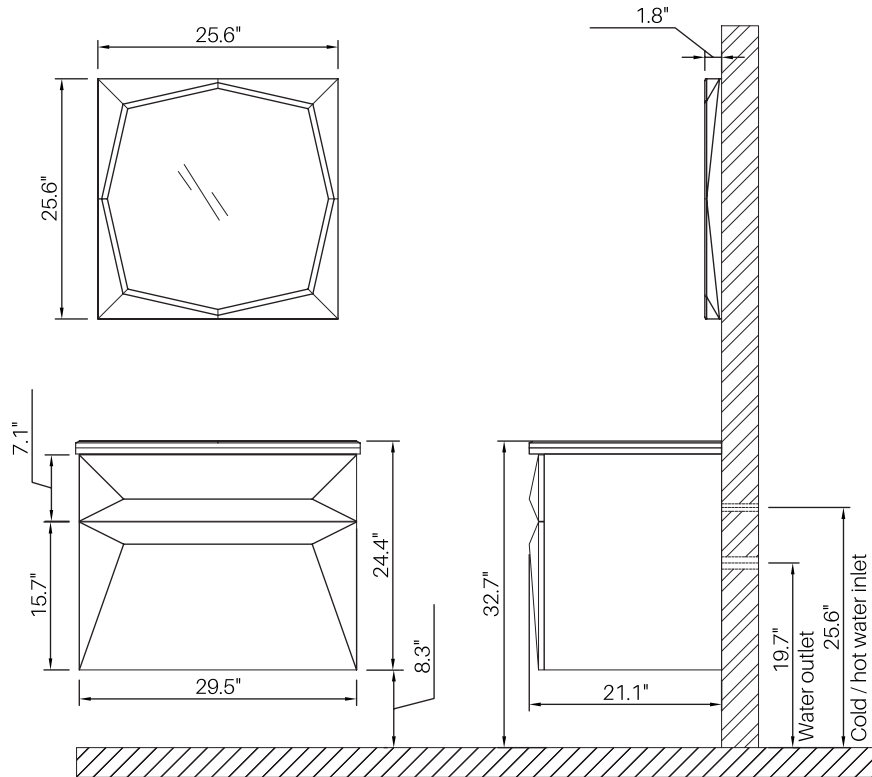

MODEL #C-05
ELEGANT COLLECTION

Side view of cold / hot water and outlet