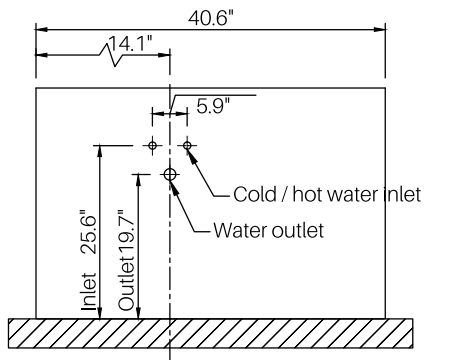

ITEM	SKU	COLOUR	OVERALL DIMENSIONS	N.W. G.W.
VANITY	C04LVT-GW	Gloss White	39.4" W x 19.7" H x 21.1" D	- -
COUNTERTOP	C04LVT-NGS C04LVT-NGT	Nano Glass w/ Undermount Porcelain Sink Nano Glass Solid Top (not pre-drilled)	40.6" W x 3.0" H x 21.1" D	- -
SINK	C04-6839	Rectangular Ceramic Undermount Sink	22.0" W x 13.2" D	- -
MIRROR	C04MR-GW	Gloss White	23.6" W x 29.5" H x 1.8" D	- -

SPECIFICATION SHEET

**MODEL #C-04
ELEGANT COLLECTION**

Side view of cold / hot water inlet and outlet

Elevation view of cold / hot water inlet and outlet
Plumbing inlets and outlets may vary based on location