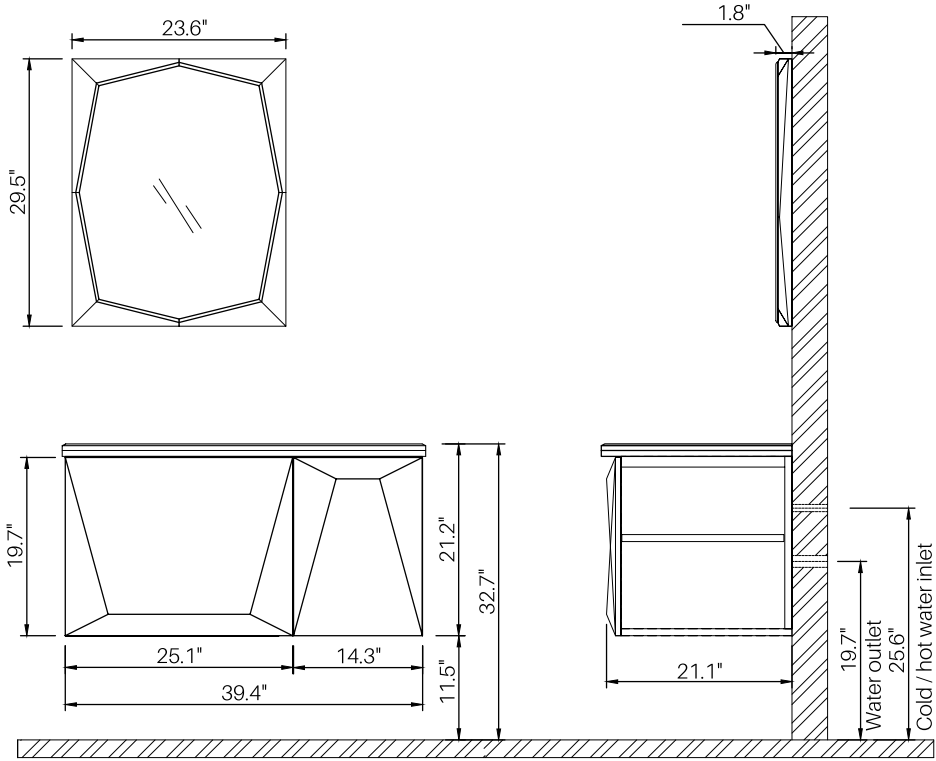

SPECIFICATION SHEET

**MODEL #C-04
ELEGANT COLLECTION**

Side view of cold / hot water inlet and outlet