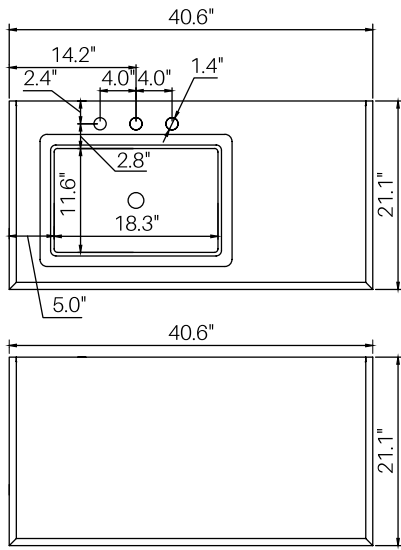

ITEM	SKU	COLOUR	OVERALL DIMENSIONS	N.W. G.W.
VANITY	C04LVT-GW	Gloss White	39.4" W x 19.7" H x 21.1" D	- -
COUNTERTOP	C04LVT-NGS C04LVT-NGT	Nano Glass w/ Undermount Porcelain Sink Nano Glass Solid Top (not pre-drilled)	40.6" W x 3.0" H x 21.1" D	- -
SINK	C04-6839	Rectangular Ceramic Undermount Sink	22.0" W x 13.2" D	- -
MIRROR	C04MR-GW	Gloss White	23.6" W x 29.5" H x 1.8" D	- -

SPECIFICATION SHEET

**MODEL #C-04
ELEGANT COLLECTION**

Side view of cold / hot water inlet and outlet

Elevation view of cold / hot water inlet and outlet
Plumbing inlets and outlets may vary based on location