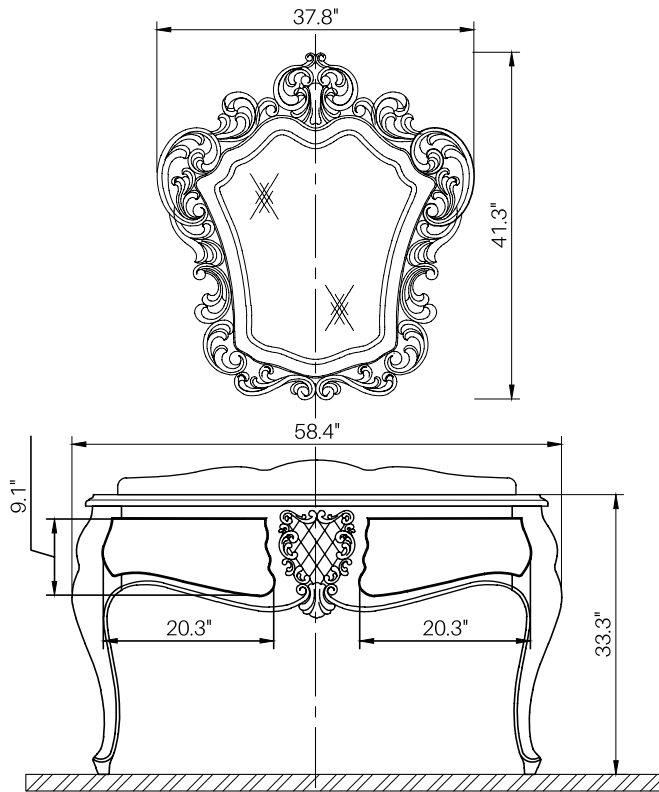

**MODEL #XZ-01
NOBLE COLLECTION**

58" SINGLE VANITY

FEATURES:

- **BASE MATERIAL:** 100% Made of FSC certified select hardwood
- **FINISH:** Hand-crafted by artisans, overlaid with a rich 24-karat gold or silver leaf and hand finished in a clear lacquer for advanced protection against water, stain and mildew
- **OTHER MATERIALS:** Swarovski Inlaid elements on the façade of base cabinet
- **HANDLES:** Metal handles with Swarovski details
- **DRAWERS:** 2 Large full extension soft close drawers using Hettich™ hardware. Fully finished interiors to match exterior
- **COUNTERTOP:** 1 1/2" Double edge stone countertop with attached backsplash pre-drilled for single hole faucet installation
- **FAUCET TYPE:** Not included
- **SINK:** Large oval semi-recessed ceramic sink with overflow
- **MOUNTING:** Wall mount installation

38" ORNATE MIRROR

FEATURES:

- **BASE MATERIAL:** 100% Made of FSC certified select hardwood
- **FINISH:** Frame coated with an eco-friendly multi-layered varnish low in VOCs for advanced protection against water, stain and mildew

ITEM	SKU	COLOUR	OVERALL DIMENSIONS	N.W. G.W.
VANITY	XZ01VT-CL XZ01VT-MS	Champagne Leaf Silver Leaf	58.4" W x 33.3" H x 25.3" D	88kg 125kg
COUNTERTOP	XZ01CT-SJT XZ01CT-SNM XZ01CT-NMM	White Jade w/ Swarovski Inlay Nero Marquina w/ Swarovski Inlay Nero Marquina Marble	55.1" W x 1.5" H x 23.6" D	43kg 60kg
SINK	XZ01-249A	Oval Ceramic Semi-recessed Sink	21.2" W x 14.2" D	8kg 14kg
MIRROR	XZ01MR-CL XZ01MR-MS	Champagne Leaf Silver Leaf	37.8" W x 41.3" H x 1.8" D	14kg 21kg

SPECIFICATION SHEET

**MODEL #XZ-01
NOBLE COLLECTION**

Side view of cold / hot water inlet and outlet

Elevation view of cold / hot water inlet and outlet
Plumbing inlets and outlets may vary based on location