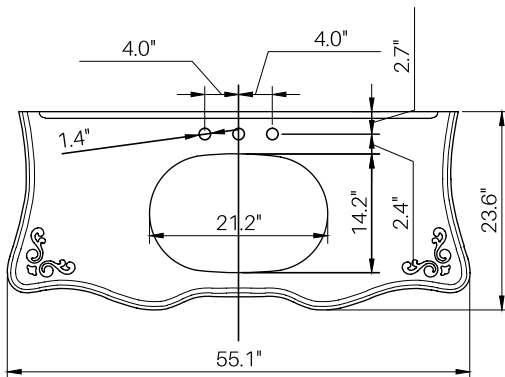

ITEM	SKU	COLOUR	OVERALL DIMENSIONS	N.W. G.W.
VANITY	XZ01VT-CL XZ01VT-MS	Champagne Leaf Silver Leaf	58.4" W x 33.3" H x 25.3" D	88kg 125kg
COUNTERTOP	XZ01CT-SJT XZ01CT-SNM XZ01CT-NMM	White Jade w/ Swarovski Inlay Nero Marquina w/ Swarovski Inlay Nero Marquina Marble	55.1" W x 1.5" H x 23.6" D	43kg 60kg
SINK	XZ01-249A	Oval Ceramic Semi-recessed Sink	21.2" W x 14.2" D	8kg 14kg
MIRROR	XZ01MR-CL XZ01MR-MS	Champagne Leaf Silver Leaf	37.8" W x 41.3" H x 1.8" D	14kg 21kg

SPECIFICATION SHEET

**MODEL #XZ-01
NOBLE COLLECTION**

Side view of cold / hot water inlet and outlet

Elevation view of cold / hot water inlet and outlet
Plumbing inlets and outlets may vary based on location