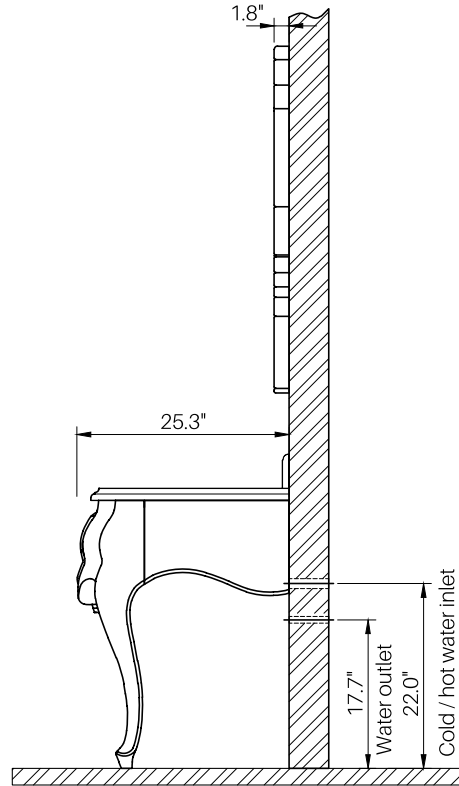

**MODEL #XZ-01
NOBLE COLLECTION**

58" SINGLE VANITY

FEATURES:

- **BASE MATERIAL:** 100% Made of FSC certified select hardwood
- **FINISH:** Hand-crafted by artisans, overlaid with a rich 24-karat gold or silver leaf and hand finished in a clear lacquer for advanced protection against water, stain and mildew
- **OTHER MATERIALS:** Swarovski Inlaid elements on the façade of base cabinet
- **HANDLES:** Metal handles with Swarovski details
- **DRAWERS:** 2 Large full extension soft close drawers using Hettich™ hardware. Fully finished interiors to match exterior
- **COUNTERTOP:** 1 1/2" Double edge stone countertop with attached backsplash pre-drilled for single hole faucet installation
- **FAUCET TYPE:** Not included
- **SINK:** Large oval semi-recessed ceramic sink with overflow
- **MOUNTING:** Wall mount installation

38" ORNATE MIRROR

FEATURES:

- **BASE MATERIAL:** 100% Made of FSC certified select hardwood
- **FINISH:** Frame coated with an eco-friendly multi-layered varnish low in VOCs for advanced protection against water, stain and mildew

ITEM	SKU	COLOUR	OVERALL DIMENSIONS	N.W. G.W.
VANITY	XZ01VT-CL XZ01VT-MS	Champagne Leaf Silver Leaf	58.4" W x 33.3" H x 25.3" D	88kg 125kg
COUNTERTOP	XZ01CT-SJT XZ01CT-SNM XZ01CT-NMM	White Jade w/ Swarovski Inlay Nero Marquina w/ Swarovski Inlay Nero Marquina Marble	55.1" W x 1.5" H x 23.6" D	43kg 60kg
SINK	XZ01-249A	Oval Ceramic Semi-recessed Sink	21.2" W x 14.2" D	8kg 14kg
MIRROR	XZ01MR-CL XZ01MR-MS	Champagne Leaf Silver Leaf	37.8" W x 41.3" H x 1.8" D	14kg 21kg

SPECIFICATION SHEET

**MODEL #XZ-01
NOBLE COLLECTION**

Side view of cold / hot water inlet and outlet

Elevation view of cold / hot water inlet and outlet
Plumbing inlets and outlets may vary based on location