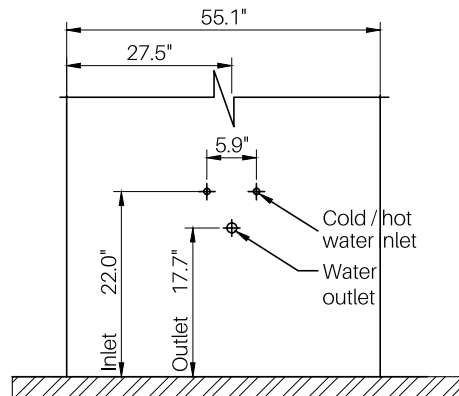

ITEM	SKU	COLOUR	OVERALL DIMENSIONS	N.W. G.W.
VANITY	XZ01VT-CL XZ01VT-MS	Champagne Leaf Silver Leaf	58.4" W x 33.3" H x 25.3" D	88kg 125kg
COUNTERTOP	XZ01CT-SJT XZ01CT-SNM XZ01CT-NMM	White Jade w/ Swarovski Inlay Nero Marquina w/ Swarovski Inlay Nero Marquina Marble	55.1" W x 1.5" H x 23.6" D	43kg 60kg
SINK	XZ01-249A	Oval Ceramic Semi-recessed Sink	21.2" W x 14.2" D	8kg 14kg
MIRROR	XZ01MR-CL XZ01MR-MS	Champagne Leaf Silver Leaf	37.8" W x 41.3" H x 1.8" D	14kg 21kg

SPECIFICATION SHEET

**MODEL #XZ-01
NOBLE COLLECTION**

Side view of cold / hot water inlet and outlet

Elevation view of cold / hot water inlet and outlet
Plumbing inlets and outlets may vary based on location