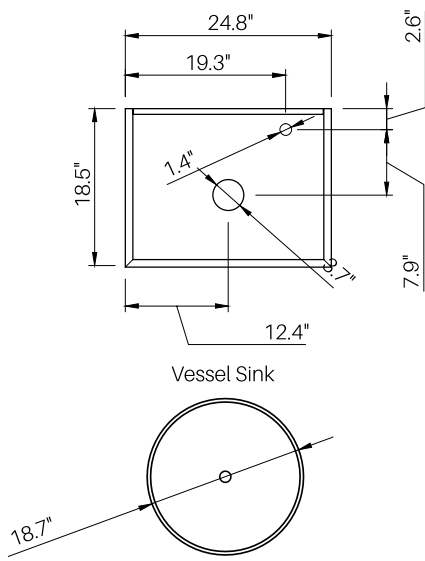

83" HEIGHT MIRROR

FEATURES:

- **BASE MATERIAL:** FSC certified select ash wood and mirror
- **FINISH:** Frame coated with an eco-friendly multi-layered varnish low in VOCs for advanced protection against water, stain and mildew
- **MIRROR:** Lower 1/3 part is wood panel for vanity installation. Pre-cut for plumbing

INSTALLATION NOTES: Professional installation required according to our installation guide and your local federal, provincial, state and local building codes and regulations.

ITEM	SKU	COLOUR	OVERALL DIMENSIONS	N.W. G.W.
VANITY	H23VT-WW H23VT-WG	Wash White Ash w/ Mirrored Drawer Wenge Ash w/ Mirrored Drawer	24.8" W x 24.8" H x 18.0" D	16.5kg 25kg
COUNTERTOP	H23CT-AWM	Absolute White Marble	24.8" W x 1.2" H x 18.5" D	22kg 31kg
SINK	H01-GDVS	Absolute White Marble Vessel Sink	18.7" Diameter x 9.6" H	25kg 40kg
MIRROR	H23MR-WW H23MR-WG	Wash White Ash Wenge Ash	48.4" W x 82.7" H x 2.8" D	50kg 59kg

SPECIFICATION SHEET

**MODEL #H-23
DANCING ROOM COLLECTION**

Side view of cold / hot water inlet and outlet

Vessel Sink

Elevation view of cold / hot water inlet and outlet
Plumbing inlets and outlets may vary based on location