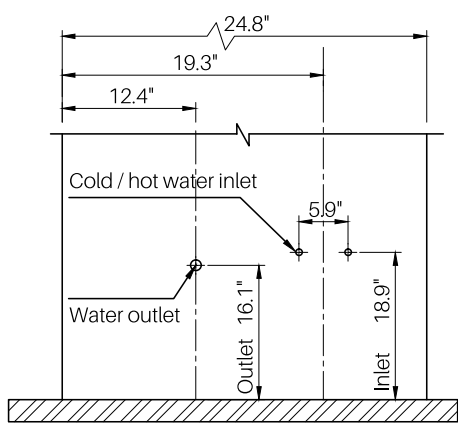

83" HEIGHT MIRROR

FEATURES:

- **BASE MATERIAL:** FSC certified select ash wood and mirror
- **FINISH:** Frame coated with an eco-friendly multi-layered varnish low in VOCs for advanced protection against water, stain and mildew
- **MIRROR:** Lower 1/3 part is wood panel for vanity installation. Pre-cut for plumbing

INSTALLATION NOTES: Professional installation required according to our installation guide and your local federal, provincial, state and local building codes and regulations.

ITEM	SKU	COLOUR	OVERALL DIMENSIONS	N.W. G.W.
VANITY	H23VT-WW H23VT-WG	Wash White Ash w/ Mirrored Drawer Wenge Ash w/ Mirrored Drawer	24.8" W x 24.8" H x 18.0" D	16.5kg 25kg
COUNTERTOP	H23CT-AWM	Absolute White Marble	24.8" W x 1.2" H x 18.5" D	22kg 31kg
SINK	H01-GDVS	Absolute White Marble Vessel Sink	18.7" Diameter x 9.6" H	25kg 40kg
MIRROR	H23MR-WW H23MR-WG	Wash White Ash Wenge Ash	48.4" W x 82.7" H x 2.8" D	50kg 59kg

SPECIFICATION SHEET

**MODEL #H-23
DANCING ROOM COLLECTION**

Side view of cold / hot water inlet and outlet

Vessel Sink

Elevation view of cold / hot water inlet and outlet
Plumbing inlets and outlets may vary based on location