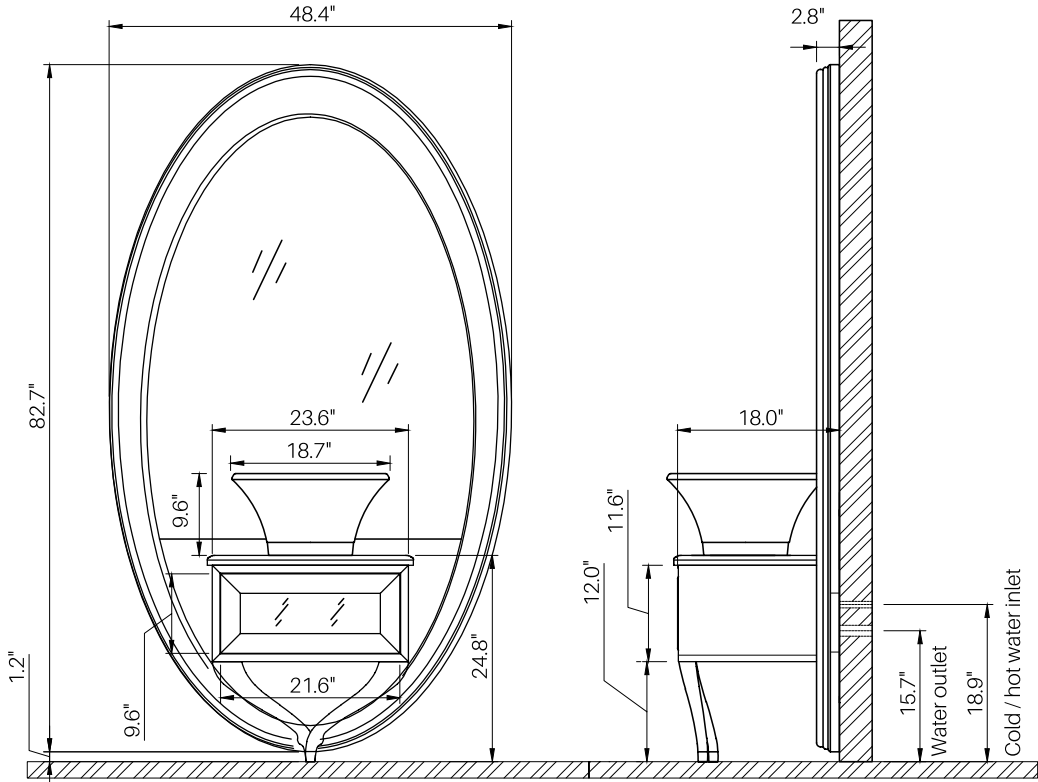

83" HEIGHT MIRROR

FEATURES:

- **BASE MATERIAL:** FSC certified select ash wood and mirror
- **FINISH:** Frame coated with an eco-friendly multi-layered varnish low in VOCs for advanced protection against water, stain and mildew
- **MIRROR:** Lower 1/3 part is wood panel for vanity installation. Pre-cut for plumbing

INSTALLATION NOTES: Professional installation required according to our installation guide and your local federal, provincial, state and local building codes and regulations.

ITEM	SKU	COLOUR	OVERALL DIMENSIONS	N.W. G.W.
VANITY	H23VT-WW H23VT-WG	Wash White Ash w/ Mirrored Drawer Wenge Ash w/ Mirrored Drawer	24.8" W x 24.8" H x 18.0" D	16.5kg 25kg
COUNTERTOP	H23CT-AWM	Absolute White Marble	24.8" W x 1.2" H x 18.5" D	22kg 31kg
SINK	H01-GDVS	Absolute White Marble Vessel Sink	18.7" Diameter x 9.6" H	25kg 40kg
MIRROR	H23MR-WW H23MR-WG	Wash White Ash Wenge Ash	48.4" W x 82.7" H x 2.8" D	50kg 59kg

SPECIFICATION SHEET

**MODEL #H-23
DANCING ROOM COLLECTION**

Side view of cold / hot water inlet and outlet

Vessel Sink

Elevation view of cold / hot water inlet and outlet
Plumbing inlets and outlets may vary based on location