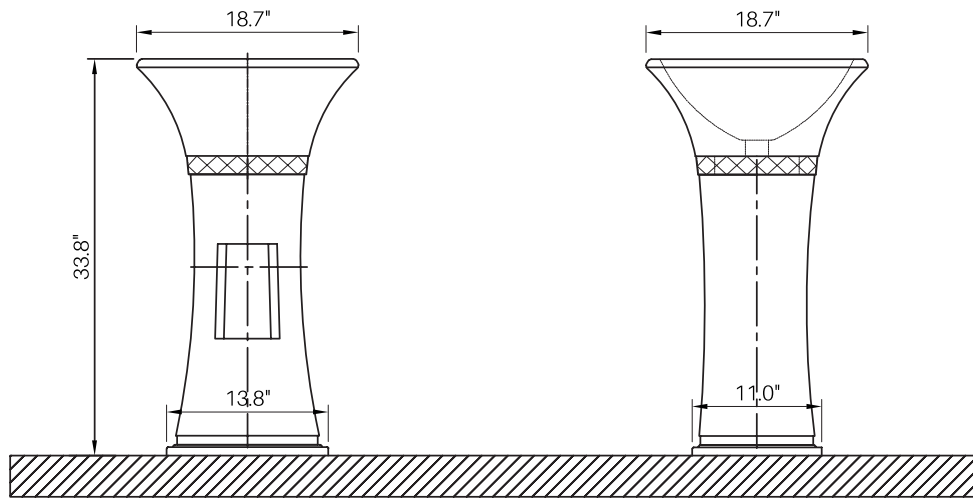

**MODEL #H-05
DANCING ROOM COLLECTION**

19" PEDESTAL VANITY

FEATURES:

- **BASE MATERIAL:** Pedestal base made with FSC certified select ash wood
- **FINISH:** Coated with an eco-friendly multi-layered varnish low in VOCs for advanced protection against water, stain and mildew
- **OTHER MATERIALS:** Stainless steel detailing
- **FAUCET TYPE:** Wall mount or floor standing faucet required. Not included
- **SINK:** Absolute white marble vessel sink carved from a single piece of stone with polished stainless still rim
- **MOUNTING:** Freestanding installation

INSTALLATION NOTES: Professional installation required according to our installation guide and your local federal, provincial, state and local building codes and regulations.

ITEM	SKU	COLOUR	OVERALL DIMENSIONS	N.W. G.W.
PEDESTAL	H05-WW	Wash White Ash	18.7" W x 33.8" H x 18.7" D	38kg 61.5kg
SINK	H01-GDVS	Absolute White Marble Vessel Sink	18.7" Diameter x 9.6" H	25kg 40kg

MODEL #H-05
DANCING ROOM COLLECTION

Elevation view of cold / hot water inlet and outlet
Plumbing inlets and outlets may vary based on location