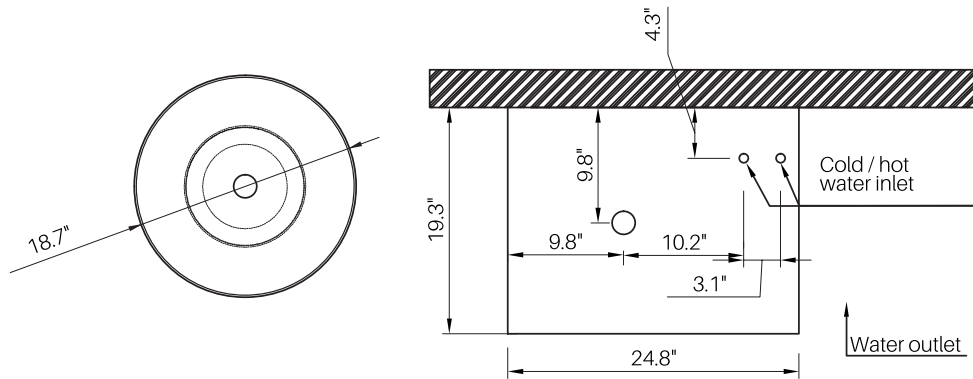

**MODEL #H-05
DANCING ROOM COLLECTION**

19" PEDESTAL VANITY

FEATURES:

- **BASE MATERIAL:** Pedestal base made with FSC certified select ash wood
- **FINISH:** Coated with an eco-friendly multi-layered varnish low in VOCs for advanced protection against water, stain and mildew
- **OTHER MATERIALS:** Stainless steel detailing
- **FAUCET TYPE:** Wall mount or floor standing faucet required. Not included
- **SINK:** Absolute white marble vessel sink carved from a single piece of stone with polished stainless still rim
- **MOUNTING:** Freestanding installation

INSTALLATION NOTES: Professional installation required according to our installation guide and your local federal, provincial, state and local building codes and regulations.

ITEM	SKU	COLOUR	OVERALL DIMENSIONS	N.W. G.W.
PEDESTAL	H05-WW	Wash White Ash	18.7" W x 33.8" H x 18.7" D	38kg 61.5kg
SINK	H01-GDVS	Absolute White Marble Vessel Sink	18.7" Diameter x 9.6" H	25kg 40kg

MODEL #H-05
DANCING ROOM COLLECTION

Elevation view of cold / hot water inlet and outlet
Plumbing inlets and outlets may vary based on location