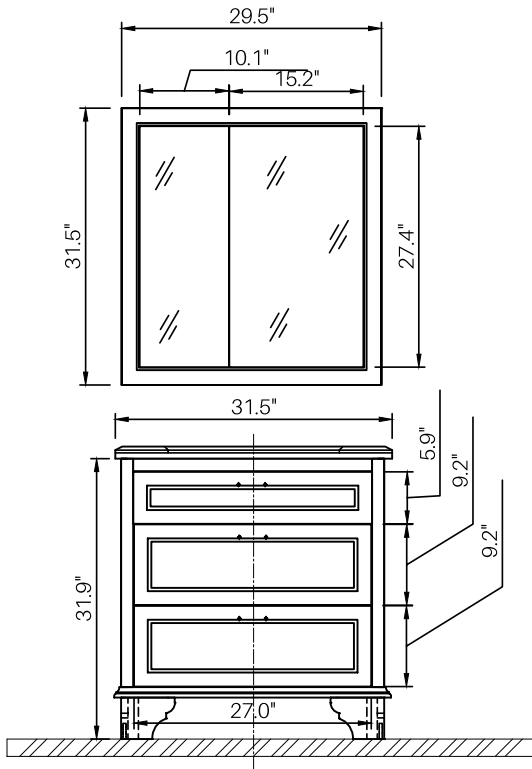

SPECIFICATION SHEET

MODEL #SW-800 MILLER COLLECTION

32" SINGLE VANITY

FEATURES:

- **BASE MATERIAL:** 100% Made of FSC certified select hardwood
- **FINISH:** Coated with an eco-friendly multi-layered varnish low in VOCs for advanced protection against water, stain and mildew
- **HANDLES:** 3" Chrome or black matte cup pulls not pre-drilled | Custom handle options available upon request
- **DRAWERS:** 2 Full extension soft-close drawers using Hettich™ hardware finished to match the exterior
- **COUNTERTOP:** Double beveled edge countertop pre-drilled for single hole installation
- **FAUCET TYPE:** Not included
- **SINK:** Large rectangular undermount ceramic sink with overflow
- **MOUNTING:** Wall mount or recessed installation

30" MIRRORED MEDICINE CABINET

FEATURES:

- **BASE MATERIAL:** 100% Made of FSC certified select hardwood
- **FINISH:** Frame coated with an eco-friendly multi-layered varnish low in VOCs for advanced protection against water, stain and mildew
- **CABINET:** 6" Deep medicine cabinet with plenty of additional storage space for wall mount or recessed installation. 2 Push-open-close frameless mirror doors. Interior finished to match exterior with 3 stationary shelves

ITEM	SKU	COLOUR	OVERALL DIMENSIONS	N.W. G.W.
VANITY	SW800VT-SW SW600VT-CG	Matte White Charcoal Grey	31.5" W x 33.4" H x 21.7" D	- -
COUNTERTOP	SW800CT-AWM SW800CT-NMM	Absolute White Marble Nero Marquina Marble	31.5" W x 1.5" H x 21.7" D	- -
SINK	SW800-SN014	Rectangular Ceramic Undermount Sink	19.5" W x 12.2" D	- -
MIRROR	SW800MR-SW SW800MR-CG	Matte White Charcoal Grey	29.5" W x 31.5" H x 6.1" D	8kg 13kg

SPECIFICATION SHEET

**MODEL #SW-800
MILLER COLLECTION**

Side view of cold / hot water inlet and outlet

Elevation view of cold / hot water inlet and outlet
Plumbing inlets and outlets may vary based on location