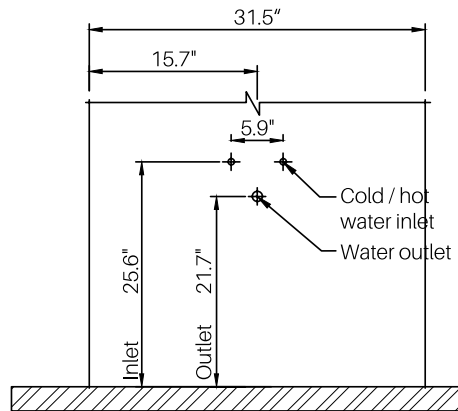

SPECIFICATION SHEET

MODEL #SW-800 MILLER COLLECTION

32" SINGLE VANITY

FEATURES:

- **BASE MATERIAL:** 100% Made of FSC certified select hardwood
- **FINISH:** Coated with an eco-friendly multi-layered varnish low in VOCs for advanced protection against water, stain and mildew
- **HANDLES:** 3" Chrome or black matte cup pulls not pre-drilled | Custom handle options available upon request
- **DRAWERS:** 2 Full extension soft-close drawers using Hettich™ hardware finished to match the exterior
- **COUNTERTOP:** Double beveled edge countertop pre-drilled for single hole installation
- **FAUCET TYPE:** Not included
- **SINK:** Large rectangular undermount ceramic sink with overflow
- **MOUNTING:** Wall mount or recessed installation

ITEM	SKU	COLOUR	OVERALL DIMENSIONS	N.W. G.W.
VANITY	SW800VT-SW SW600VT-CG	Matte White Charcoal Grey	31.5" W x 33.4" H x 21.7" D	- -
COUNTERTOP	SW800CT-AWM SW800CT-NMM	Absolute White Marble Nero Marquina Marble	31.5" W x 1.5" H x 21.7" D	- -
SINK	SW800-SN014	Rectangular Ceramic Undermount Sink	19.5" W x 12.2" D	- -
MIRROR	SW800MR-SW SW800MR-CG	Matte White Charcoal Grey	29.5" W x 31.5" H x 6.1" D	8kg 13kg

SPECIFICATION SHEET

**MODEL #SW-800
MILLER COLLECTION**

Side view of cold / hot water inlet and outlet

Elevation view of cold / hot water inlet and outlet
Plumbing inlets and outlets may vary based on location