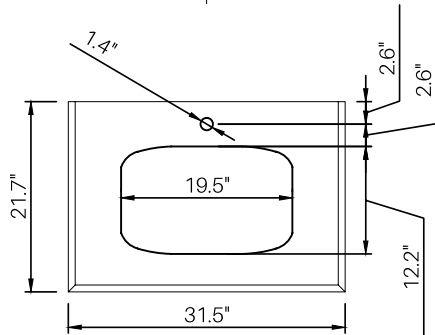

SPECIFICATION SHEET

MODEL #SW-800 MILLER COLLECTION

32" SINGLE VANITY

FEATURES:

- **BASE MATERIAL:** 100% Made of FSC certified select hardwood
- **FINISH:** Coated with an eco-friendly multi-layered varnish low in VOCs for advanced protection against water, stain and mildew
- **HANDLES:** 3" Chrome or black matte cup pulls not pre-drilled | Custom handle options available upon request
- **DRAWERS:** 2 Full extension soft-close drawers using Hettich™ hardware finished to match the exterior
- **COUNTERTOP:** Double beveled edge countertop pre-drilled for single hole installation
- **FAUCET TYPE:** Not included
- **SINK:** Large rectangular undermount ceramic sink with overflow
- **MOUNTING:** Wall mount or recessed installation

30" MIRRORED MEDICINE CABINET

FEATURES:

- **BASE MATERIAL:** 100% Made of FSC certified select hardwood
- **FINISH:** Frame coated with an eco-friendly multi-layered varnish low in VOCs for advanced protection against water, stain and mildew
- **CABINET:** 6" Deep medicine cabinet with plenty of additional storage space for wall mount or recessed installation. 2 Push-open-close frameless mirror doors. Interior finished to match exterior with 3 stationary shelves

ITEM	SKU	COLOUR	OVERALL DIMENSIONS	N.W. G.W.
VANITY	SW800VT-SW SW600VT-CG	Matte White Charcoal Grey	31.5" W x 33.4" H x 21.7" D	- -
COUNTERTOP	SW800CT-AWM SW800CT-NMM	Absolute White Marble Nero Marquina Marble	31.5" W x 1.5" H x 21.7" D	- -
SINK	SW800-SN014	Rectangular Ceramic Undermount Sink	19.5" W x 12.2" D	- -
MIRROR	SW800MR-SW SW800MR-CG	Matte White Charcoal Grey	29.5" W x 31.5" H x 6.1" D	8kg 13kg

SPECIFICATION SHEET

**MODEL #SW-800
MILLER COLLECTION**

Side view of cold / hot water inlet and outlet

Elevation view of cold / hot water inlet and outlet
Plumbing inlets and outlets may vary based on location