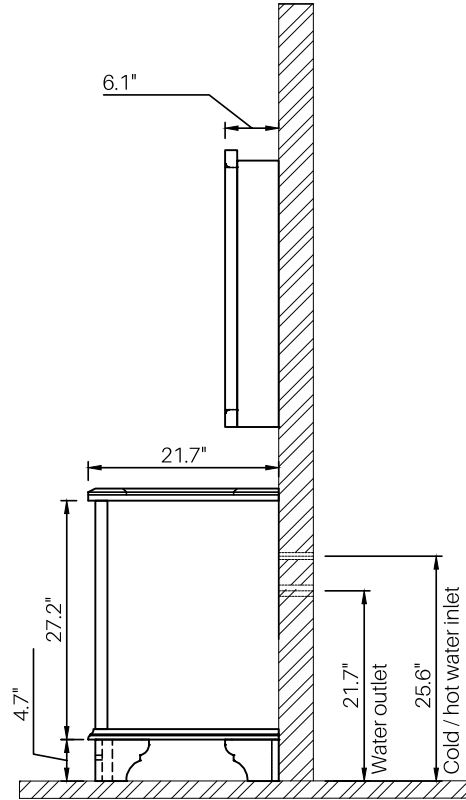

SPECIFICATION SHEET

MODEL #SW-800 MILLER COLLECTION

32" SINGLE VANITY

FEATURES:

- **BASE MATERIAL:** 100% Made of FSC certified select hardwood
- **FINISH:** Coated with an eco-friendly multi-layered varnish low in VOCs for advanced protection against water, stain and mildew
- **HANDLES:** 3" Chrome or black matte cup pulls not pre-drilled | Custom handle options available upon request
- **DRAWERS:** 2 Full extension soft-close drawers using Hettich™ hardware finished to match the exterior
- **COUNTERTOP:** Double beveled edge countertop pre-drilled for single hole installation
- **FAUCET TYPE:** Not included
- **SINK:** Large rectangular undermount ceramic sink with overflow
- **MOUNTING:** Wall mount or recessed installation

30" MIRRORED MEDICINE CABINET

FEATURES:

- **BASE MATERIAL:** 100% Made of FSC certified select hardwood
- **FINISH:** Frame coated with an eco-friendly multi-layered varnish low in VOCs for advanced protection against water, stain and mildew
- **CABINET:** 6" Deep medicine cabinet with plenty of additional storage space for wall mount or recessed installation. 2 Push-open-close frameless mirror doors. Interior finished to match exterior with 3 stationary shelves

ITEM	SKU	COLOUR	OVERALL DIMENSIONS	N.W. G.W.
VANITY	SW800VT-SW SW600VT-CG	Matte White Charcoal Grey	31.5" W x 33.4" H x 21.7" D	- -
COUNTERTOP	SW800CT-AWM SW800CT-NMM	Absolute White Marble Nero Marquina Marble	31.5" W x 1.5" H x 21.7" D	- -
SINK	SW800-SN014	Rectangular Ceramic Undermount Sink	19.5" W x 12.2" D	- -
MIRROR	SW800MR-SW SW800MR-CG	Matte White Charcoal Grey	29.5" W x 31.5" H x 6.1" D	8kg 13kg

SPECIFICATION SHEET

**MODEL #SW-800
MILLER COLLECTION**

Side view of cold / hot water inlet and outlet

Elevation view of cold / hot water inlet and outlet
Plumbing inlets and outlets may vary based on location