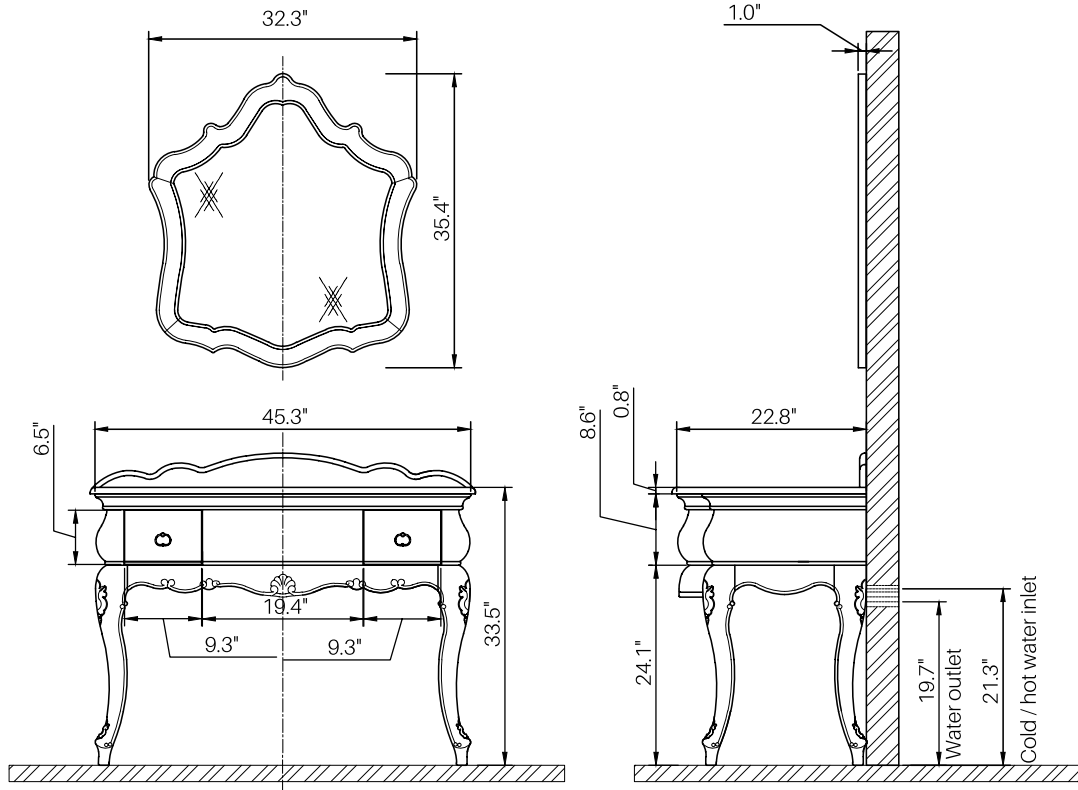

SPECIFICATION SHEET

MODEL #GM10-42 NOBLE COLLECTION

47" SINGLE VANITY

FEATURES:

- **BASE MATERIAL:** 100% Made of FSC certified select hardwood
- **FINISH:** Coated with an eco-friendly multi-layered varnish low in VOCs for advanced protection against water, stain and mildew
- **HANDLES:** 2 Crystal brushed chrome knobs
- **DRAWERS:** 2 Small full extension soft close drawers using Hettich™ hardware. Fully finished interiors to match exterior
- **COUNTERTOP:** 1 1/2" Double edge stone countertop with attached backsplash pre-drilled for single hole
- **FAUCET TYPE:** Not included
- **SINK:** Large oval undermount ceramic sink with overflow
- **MOUNTING:** Floor standing installation

ITEM	SKU	COLOUR	OVERALL DIMENSIONS	N.W. G.W.
VANITY	GM1042VT-MG GM1042VT-MS	Gold Leaf Silver Leaf	45.3" W x 33.5" H x 22.8" D	39kg 48kg
COUNTERTOP	GM1042VT-BGT GM1042VT-SWQ	Black Granite Snow White Quartz	46.5" W x 1.5" H x 23.4" D	29kg 40kg
SINK	GM1042-2807	Oval Ceramic Undermount Sink	19.1" W x 13.5" D	9kg 14kg
MIRROR	GM1042MR-MG GM1042MR-MS	Gold Leaf Silver Leaf	32.3" W x 35.4" H x 1.0" D	9kg 16kg

SPECIFICATION SHEET

**MODEL #GM10-42
NOBLE COLLECTION**

Side view of cold / hot water inlet and outlet

Elevation view of cold / hot water inlet and outlet

Plumbing inlets and outlets may vary based on location