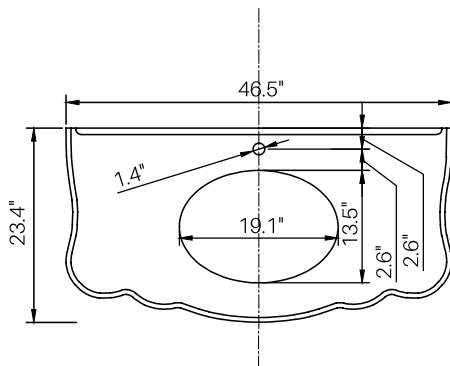

ITEM	SKU	COLOUR	OVERALL DIMENSIONS	N.W. G.W.
VANITY	GM1042VT-MG GM1042VT-MS	Gold Leaf Silver Leaf	45.3" W x 33.5" H x 22.8" D	39kg 48kg
COUNTERTOP	GM1042VT-BGT GM1042VT-SWQ	Black Granite Snow White Quartz	46.5" W x 1.5" H x 23.4" D	29kg 40kg
SINK	GM1042-2807	Oval Ceramic Undermount Sink	19.1" W x 13.5" D	9kg 14kg
MIRROR	GM1042MR-MG GM1042MR-MS	Gold Leaf Silver Leaf	32.3" W x 35.4" H x 1.0" D	9kg 16kg

SPECIFICATION SHEET

**MODEL #GM10-42
NOBLE COLLECTION**

Side view of cold / hot water inlet and outlet

Elevation view of cold / hot water inlet and outlet

Plumbing inlets and outlets may vary based on location