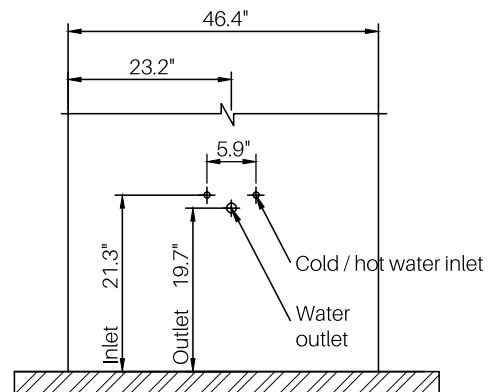

ITEM	SKU	COLOUR	OVERALL DIMENSIONS	N.W. G.W.
VANITY	GM1042VT-MG GM1042VT-MS	Gold Leaf Silver Leaf	45.3" W x 33.5" H x 22.8" D	39kg 48kg
COUNTERTOP	GM1042VT-BGT GM1042VT-SWQ	Black Granite Snow White Quartz	46.5" W x 1.5" H x 23.4" D	29kg 40kg
SINK	GM1042-2807	Oval Ceramic Undermount Sink	19.1" W x 13.5" D	9kg 14kg
MIRROR	GM1042MR-MG GM1042MR-MS	Gold Leaf Silver Leaf	32.3" W x 35.4" H x 1.0" D	9kg 16kg

SPECIFICATION SHEET

**MODEL #GM10-42
NOBLE COLLECTION**

Side view of cold / hot water inlet and outlet

Elevation view of cold / hot water inlet and outlet

Plumbing inlets and outlets may vary based on location