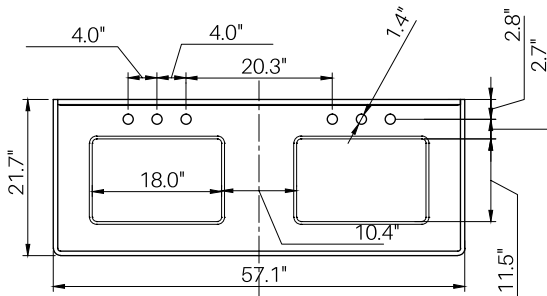

SPECIFICATION SHEET

**MODEL #H-03 / H-03S
DANCING ROOM COLLECTION**

Side view of cold / hot water inlet and outlet