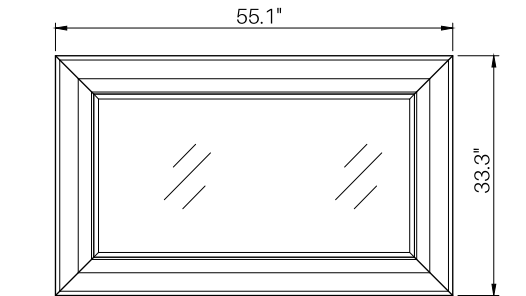

SPECIFICATION SHEET

**MODEL #H-03 / H-03S
DANCING ROOM COLLECTION**

Side view of cold / hot water inlet and outlet