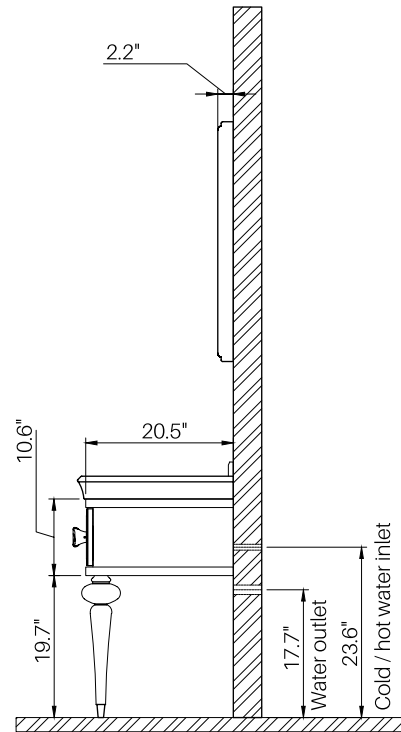

**MODEL #H-03 / H-03S
DANCING ROOM COLLECTION**

57" SINGLE / DOUBLE VANITY

FEATURES:

- **BASE MATERIAL:** 100% Made of FSC certified select ash wood
- **FINISH:** Coated with an eco-friendly multi-layered varnish low in VOCs for advanced protection against water, stain and mildew
- **OTHER MATERIALS:** Polished stainless steel details. Beveled mirror panel on drawers
- **DRAWERS (DOUBLE VANITY):** Full middle drawer and 2 inner u-shaped (L and R side) drawers to accommodate plumbing and maximize space
- **DRAWERS (SINGLE VANITY):** 2 Full side drawers and fixed decorative middle drawer
- **COUNTERTOP:** 3" Double edge marble countertop with backsplash attached pre-drilled
- **FAUCET TYPE:** 8" widespread. Not included
- **SINK:** Large rectangular undermount ceramic sinks with overflow. Single vanity (1 sink) / Double vanity (2 sinks)
- **MOUNTING:** Wall mount installation with front support legs

55" RECTANGULAR MIRROR

FEATURES:

- **BASE MATERIAL:** FSC certified select ash wood and beveled mirror
- **FINISH:** Frame coated with an eco-friendly multi-layered varnish low in VOCs for advanced protection against water, stain and mildew

ITEM	SKU	COLOUR	OVERALL DIMENSIONS	N.W. G.W.
VANITY	H03VT-WW H03SVT-WW	Wash White Ash w/ Mirrored Drawers	54.7" W x 34.0" H x 20.5" D	116kg 162.5kg
COUNTERTOP	H03CT-AWM H03SCT-AWM	Absolute White Marble	57.1" W x 3.0" H x 21.5" D	67kg 92kg
SINK	H03-MG562B	Rectangular Ceramic Undermount Sink	18.0" W x 11.5" D	9kg 16kg
MIRROR	H03MR-WW	Wash White Ash	55.1" W x 33.3" H x 2.2" D	25kg 39.5kg

SPECIFICATION SHEET

**MODEL #H-03 / H-03S
DANCING ROOM COLLECTION**

Side view of cold / hot water inlet and outlet

Elevation view of cold / hot water inlet and outlet
Plumbing inlets and outlets may vary based on location