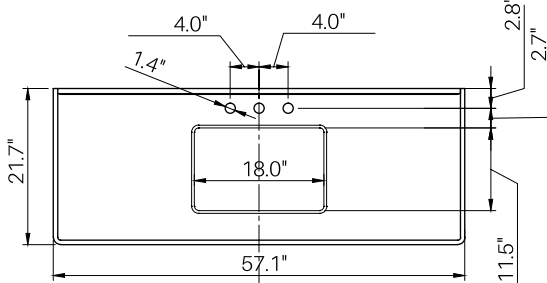

SPECIFICATION SHEET

**MODEL #H-03 / H-03S
DANCING ROOM COLLECTION**

Side view of cold / hot water inlet and outlet