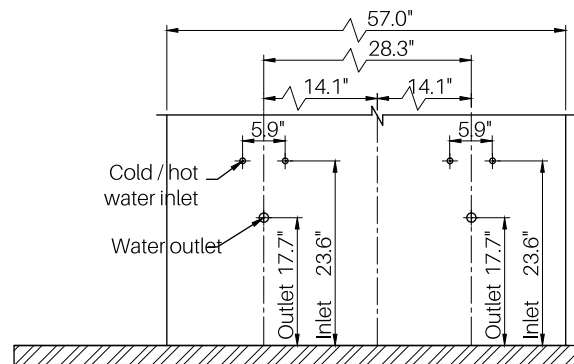

55" RECTANGULAR MIRROR

FEATURES:

- **BASE MATERIAL:** FSC certified select ash wood and beveled mirror
- **FINISH:** Frame coated with an eco-friendly multi-layered varnish low in VOCs for advanced protection against water, stain and mildew

ITEM	SKU	COLOUR	OVERALL DIMENSIONS	N.W. G.W.
VANITY	H03VT-WW H03SVT-WW	Wash White Ash w/ Mirrored Drawers	54.7" W x 34.0" H x 20.5" D	116kg 162.5kg
COUNTERTOP	H03CT-AWM H03SCT-AWM	Absolute White Marble	57.1" W x 3.0" H x 21.5" D	67kg 92kg
SINK	H03-MG562B	Rectangular Ceramic Undermount Sink	18.0" W x 11.5" D	9kg 16kg
MIRROR	H03MR-WW	Wash White Ash	55.1" W x 33.3" H x 2.2" D	25kg 39.5kg

SPECIFICATION SHEET

**MODEL #H-03 / H-03S
DANCING ROOM COLLECTION**

Side view of cold / hot water inlet and outlet

Elevation view of cold / hot water inlet and outlet
Plumbing inlets and outlets may vary based on location