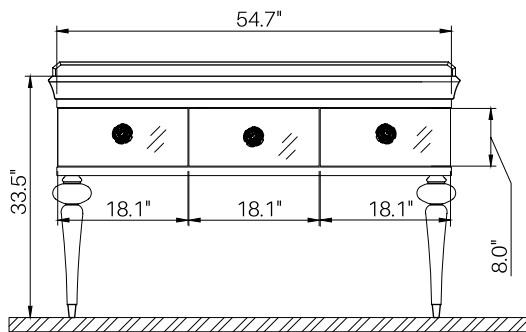

SPECIFICATION SHEET

**MODEL #H-03 / H-03S
DANCING ROOM COLLECTION**

Side view of cold / hot water inlet and outlet